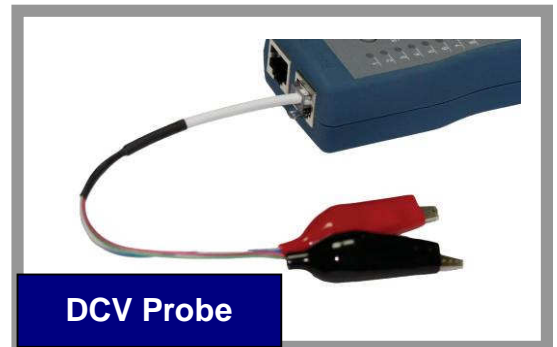

BT601 - Cable Scan & Wire Finder

LED Torch

LAN Mapping

Wire Finding

DCV Probe

Ext. Earphone

BT601 is a versatile Cable scan (**diagnostic**) & Wire Finder (**tracing**) tool, designed for cable/network system installation and network technician to diagnostic network problem.

Wire finding is BT601 major unique function where other cable checkers do not have, it can locate up to 3000m long wire/cable even in a complex PC network or telephone system.

BT601 also built-in LAN cable **mapping** function, to quickly diagnostic LAN cable condition and identify fault point.

Bright white **LED torch** and **External Earphone** support is BT601's value added function to enable service technician to work conveniently and comfortably in dark and noisy environment.

Cable scan & Wire finder

<p>Bright White LED Torch</p>

General Specifications

Power Supply	2x 9V 6F22 1604	
Maximum Working Current	Emitter	10mA
	Tracker	30mA
Signal Format	Multi-frequency Impluse	
Maximum Signal Level	8V p-p	
Maximum Test Length	3km	
Maximum Input Voltage	20V	
Dimension	Emitter	126x49x34mm
	Tracker	175x42x27mm
	Std. Packing	270x170x50mm
Weight	Emitter	~51g
	Tracker	~59g
	Std. Packing	~515g